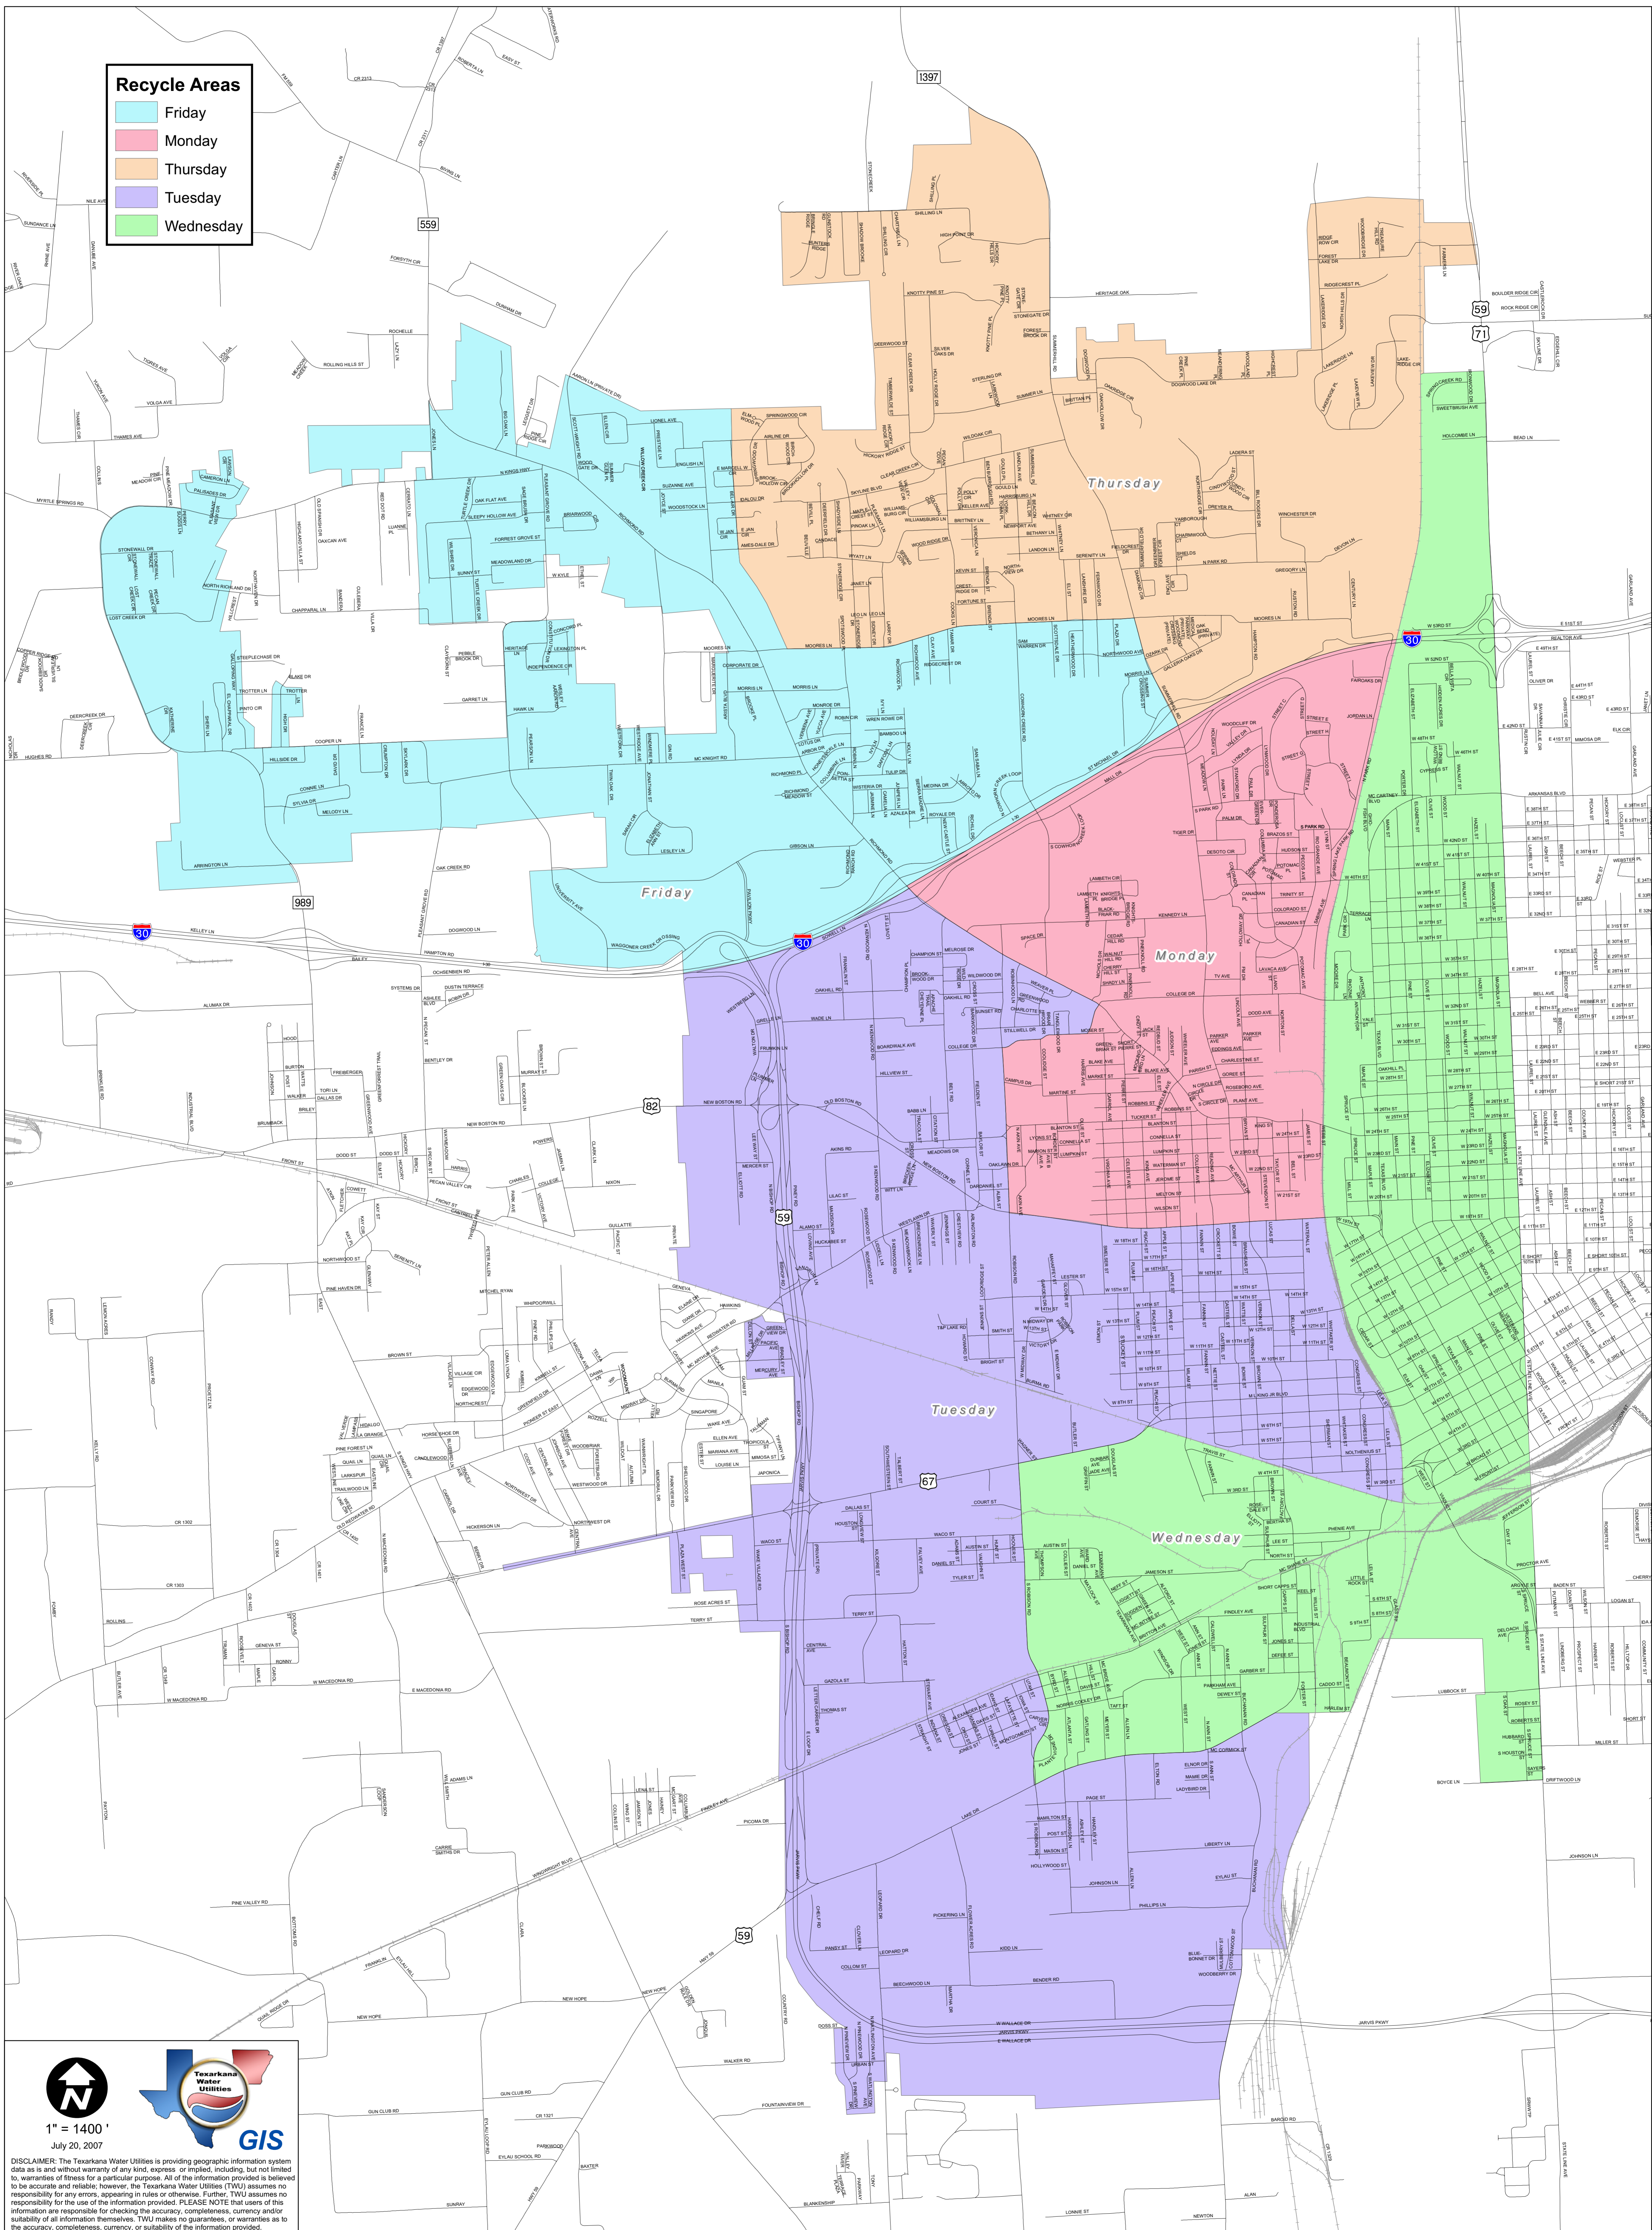

Texarkana, TX

Recycling Pick-up Schedule

Recycle Areas

- Friday
- Monday
- Thursday
- Tuesday
- Wednesday

1" = 1400'

July 20, 2007