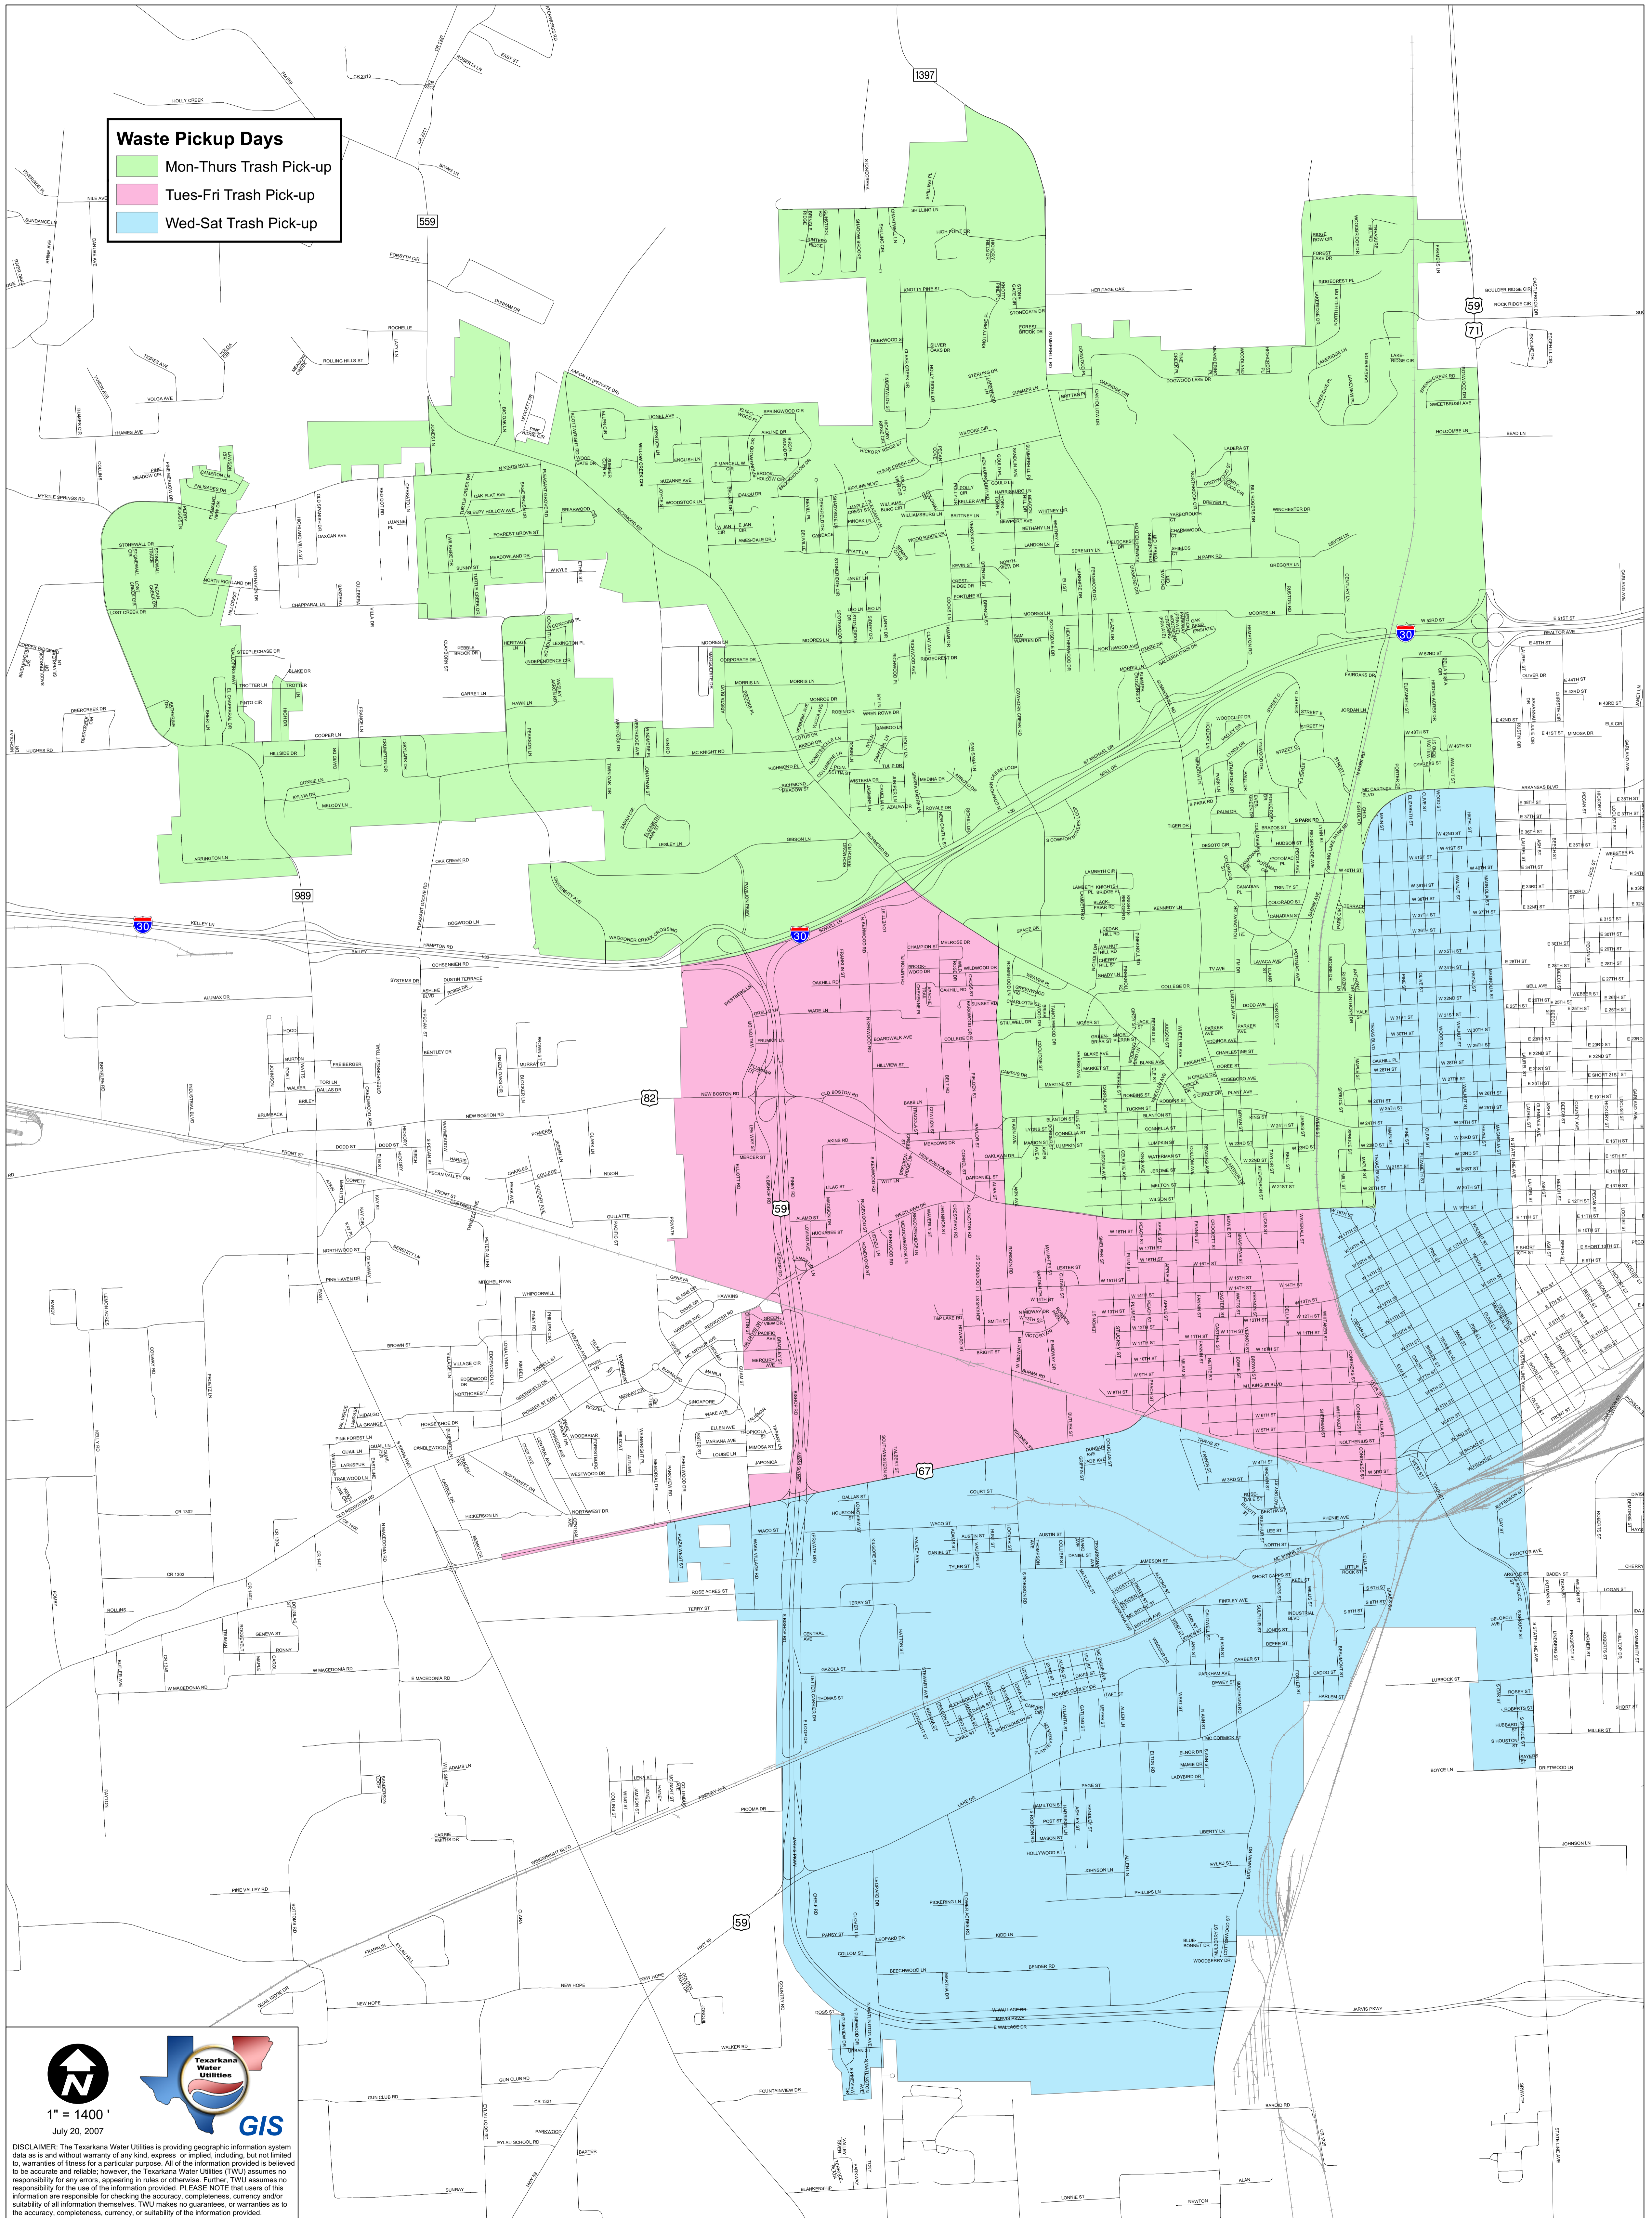

Texarkana, TX

Waste Pick-up Schedule

Waste Pickup Days

- Mon-Thurs Trash Pick-up
- Tues-Fri Trash Pick-up
- Wed-Sat Trash Pick-up

1" = 1400'

July 20, 2007